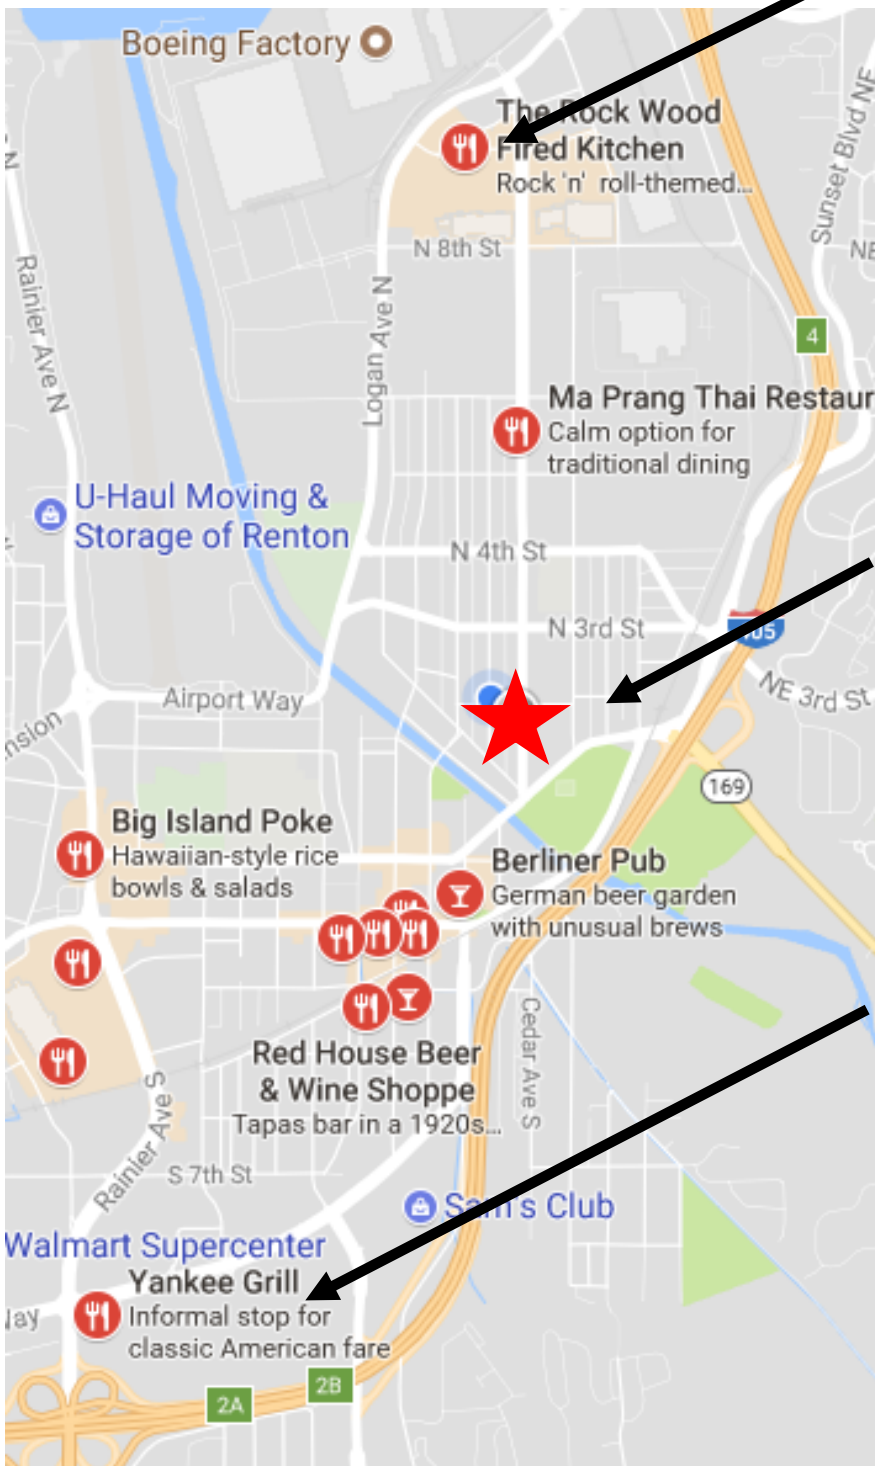

## The Landing

- Top Pot Donuts
- Panera (Delivery available)
- Jimmy John's (Delivery available)
- Five Guys Burgers
- Panda Express
- Red Robin
- Potbelly Sandwiches
- Mucho Burrito

## Walking Distance

- Pizza Dudes
- 1222 Bronson Way N #160, Renton, WA
- Subway
- 1222 Bronson Way N, Renton, WA
- BigFoot Java
- 1408 Bronson Way N, Renton, WA

## Grady Way

- Applebee's
- 375 S Grady Way, Renton, WA
- Starbucks
- 601 S Grady Way, Renton, WA
- Uwajimaya
- 501 S Grady Way, Renton, WA
- McDonald's
- 401 S Grady Way, Renton, WA

**PUGET SOUND  
REGIONAL  
SERVICES**